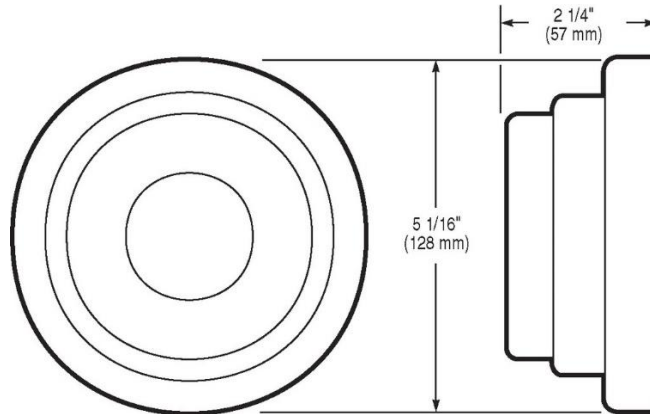

**SPECIFICATIONS**

**MODEL # 3603**  
**INDOOR BUZZER**

MODEL	3603	3603-230	3603-12	3603-24
OPERATING VOLTAGE	120 VAC, 50/60Hz	240 VAC, 50/60Hz	+12 VDC	+24 VDC
CURRENT	0.05 A	0.025 A	0.33 A	0.15 A
POWER	6.0 VA	6.0 VA	4.0 VA	3.6 VA
OUTPUT AT 10 FT (3.05 m)	70 dB		62 dB	
OUTPUT AT 30 FT (9.15 m)	60 dB		52 dB	
OUTPUT AT 70 FT (21.34 m)	53 dB		45 dB	
OUTPUT AT 100 FT (30.48 m)	50 dB		42 dB	
MATERIAL AND FINISH	Heat flowed epoxy finish die-cast, gray			
ADJUSTMENT	Volume adjustable		No volume adjustment	
DIMENSIONS	5-1/6" x 2-1/4" (128 mm x 57 mm)			
MOUNTING	Mounts directly on a solid surface or electrical box (single-gang or 4" octagon).			
ENVIRONMENTAL	Indoor installation only			
CERTIFICATIONS	UL and FM Approved			
SHIPPING WEIGHT	5-1/16" x 2-1/4" (128 mm x 57 mm)			