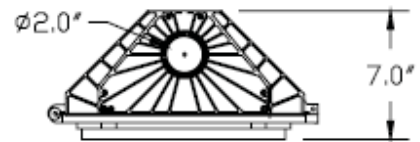

24 VDC MODELS:

MODEL	SIGNAL SIZE	SIGNAL COLOR	NOMINAL VOLTAGE (VDC)	OPERATING VOLTAGE (VDC)	POWER (W)	DOMINANT WAVELENGTH (NM)	MAINTAINED INTENSITY (CD) MIN.
3613-8R-24	8"	RED	24	10-28	2.4	626	165
3613-8A-24	8"	AMBER	24	10-28	4.3	589	410
3613-8G-24	8"	GREEN	24	10-28	3.4	500	215
3613-12R-24	12"	RED	24	10-28	4.4	626	365
3613-12A-24	12"	AMBER	24	10-28	10	589	910
3613-12G-24	12"	GREEN	24	10-28	6.6	500	475

HOUSING DIMENSIONS:

8-INCH

12-INCH

ORDERING GUIDE:

		Typical product code	<b>3613</b>	<b>-12</b>	<b>A</b>	<b>-24</b>
<b>Model</b>	<b>3613</b>	LED signal with aluminum traffic head				
<b>Size</b>	<b>8</b>	8-inch signal				
	<b>12</b>	12-inch signal				
<b>Signal Color</b>	<b>R</b>	Red				
	<b>A</b>	Amber				
	<b>G</b>	Green				
<b>Input Voltage</b>	<b>24</b>	24VDC				
	<b>12</b>	12VDC				
	<b>(Blank)</b>	120VAC				