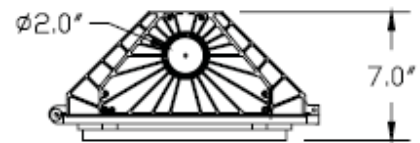

12 VDC MODELS:

MODEL	SIGNAL SIZE	SIGNAL COLOR	NOMINAL VOLTAGE (VDC)	OPERATING VOLTAGE (VDC)	POWER (W)	DOMINANT WAVELENGTH (NM)	MAINTAINED INTENSITY (CD) MIN.
3613-8R-12	8"	RED	12	10-28	2.4	626	165
3613-8A-12	8"	AMBER	12	10-28	4.3	589	410
3613-8G-12	8"	GREEN	12	10-28	3.4	500	215
3613-12R-12	12"	RED	12	10-28	4.4	626	365
3613-12A-12	12"	AMBER	12	10-28	10	589	910
3613-12G-12	12"	GREEN	12	10-28	6.6	500	475

HOUSING DIMENSIONS:

8-INCH

12-INCH

ORDERING GUIDE:

		Typical product code	<b>3613</b>	<b>-12</b>	<b>A</b>	<b>-24</b>
<b>Model</b>	<b>3613</b>	LED signal with aluminum traffic head				
<b>Size</b>	<b>8</b>	8-inch signal				
	<b>12</b>	12-inch signal				
<b>Signal Color</b>	<b>R</b>	Red				
	<b>A</b>	Amber				
	<b>G</b>	Green				
<b>Input Voltage</b>	<b>24</b>	24VDC				
	<b>12</b>	12VDC				
	<b>(Blank)</b>	120VAC				