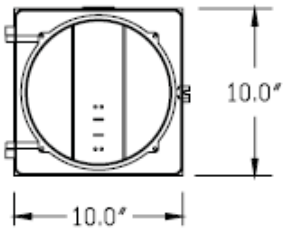

24 VDC MODELS:

MODEL	SIGNAL SIZE	SIGNAL COLOR	NOMINAL VOLTAGE (VDC)	OPERATING VOLTAGE (VDC)	POWER (W)	DOMINANT WAVELENGTH (NM)	MAINTAINED INTENSITY (CD) MIN.
3613-8R-24	8"	RED	24	10-28	2.4	626	165
3613-8A-24	8"	AMBER	24	10-28	4.3	589	410
3613-8G-24	8"	GREEN	24	10-28	3.4	500	215
3613-12R-24	12"	RED	24	10-28	4.4	626	365
3613-12A-24	12"	AMBER	24	10-28	10	589	910
3613-12G-24	12"	GREEN	24	10-28	6.6	500	475

12 VDC MODELS:

MODEL	SIGNAL SIZE	SIGNAL COLOR	NOMINAL VOLTAGE (VDC)	OPERATING VOLTAGE (VDC)	POWER (W)	DOMINANT WAVELENGTH (NM)	MAINTAINED INTENSITY (CD) MIN.
3613-8R-12	8"	RED	12	10-28	2.4	626	165
3613-8A-12	8"	AMBER	12	10-28	4.3	589	410
3613-8G-12	8"	GREEN	12	10-28	3.4	500	215
3613-12R-12	12"	RED	12	10-28	4.4	626	365
3613-12A-12	12"	AMBER	12	10-28	10	589	910
3613-12G-12	12"	GREEN	12	10-28	6.6	500	475

HOUSING DIMENSIONS:

8-INCH

12-INCH

ORDERING GUIDE:

		Typical product code	<b>3613</b>	<b>-12</b>	<b>A</b>	<b>-24</b>
<b>Model</b>	<b>3613</b>	LED signal with aluminum traffic head				
<b>Size</b>	<b>8</b>	8-inch signal				
	<b>12</b>	12-inch signal				
<b>Signal Color</b>	<b>R</b>	Red				
	<b>A</b>	Amber				
	<b>G</b>	Green				
<b>Input Voltage</b>	<b>24</b>	24VDC				
	<b>12</b>	12VDC				
	<b>(Blank)</b>	120VAC				