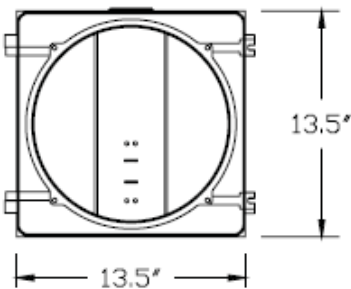

24 VDC MODELS:

MODEL	SIGNAL SIZE	SIGNAL COLOR	NOMINAL VOLTAGE (VDC)	OPERATING VOLTAGE (VDC)	POWER (W)	DOMINANT WAVELENGTH (NM)	MAINTAINED INTENSITY (CD) MIN.
3613-8R-24	8"	RED	24	10-28	2.4	626	165
3613-8A-24	8"	AMBER	24	10-28	4.3	589	410
3613-8G-24	8"	GREEN	24	10-28	3.4	500	215
3613-12R-24	12"	RED	24	10-28	4.4	626	365
3613-12A-24	12"	AMBER	24	10-28	10	589	910
3613-12G-24	12"	GREEN	24	10-28	6.6	500	475

12 VDC MODELS:

MODEL	SIGNAL SIZE	SIGNAL COLOR	NOMINAL VOLTAGE (VDC)	OPERATING VOLTAGE (VDC)	POWER (W)	DOMINANT WAVELENGTH (NM)	MAINTAINED INTENSITY (CD) MIN.
3613-8R-12	8"	RED	12	10-28	2.4	626	165
3613-8A-12	8"	AMBER	12	10-28	4.3	589	410
3613-8G-12	8"	GREEN	12	10-28	3.4	500	215
3613-12R-12	12"	RED	12	10-28	4.4	626	365
3613-12A-12	12"	AMBER	12	10-28	10	589	910
3613-12G-12	12"	GREEN	12	10-28	6.6	500	475

HOUSING DIMENSIONS:

8-INCH

12-INCH

ORDERING GUIDE:

		Typical product code	<b>3613</b>	<b>-12</b>	<b>A</b>	<b>-24</b>
<b>Model</b>	<b>3613</b>	LED signal with aluminum traffic head				
<b>Size</b>	<b>8</b>	8-inch signal				
	<b>12</b>	12-inch signal				
<b>Signal Color</b>	<b>R</b>	Red				
	<b>A</b>	Amber				
	<b>G</b>	Green				
<b>Input Voltage</b>	<b>24</b>	24VDC				
	<b>12</b>	12VDC				
	<b>(Blank)</b>	120VAC				