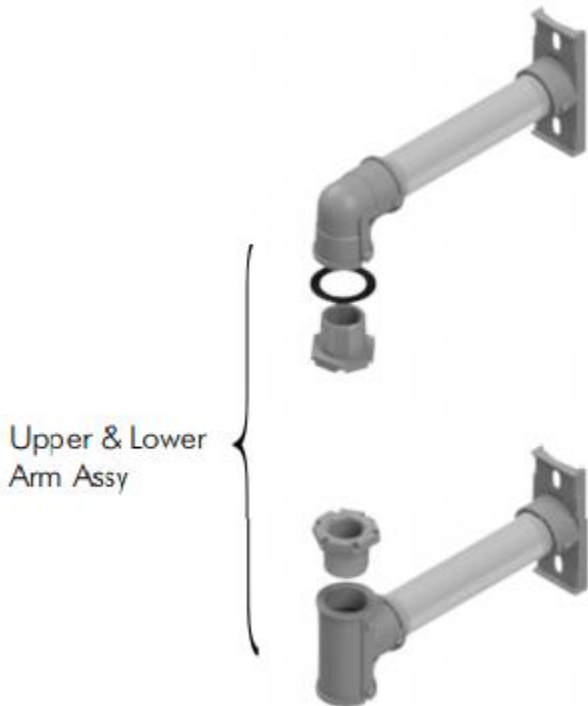

TYPICAL SIDE-OF-POLE MOUNTING:

Additional accessories and warning devices are available from Trigg Industries LLC.
Contact sales@triggindustries.com for details.